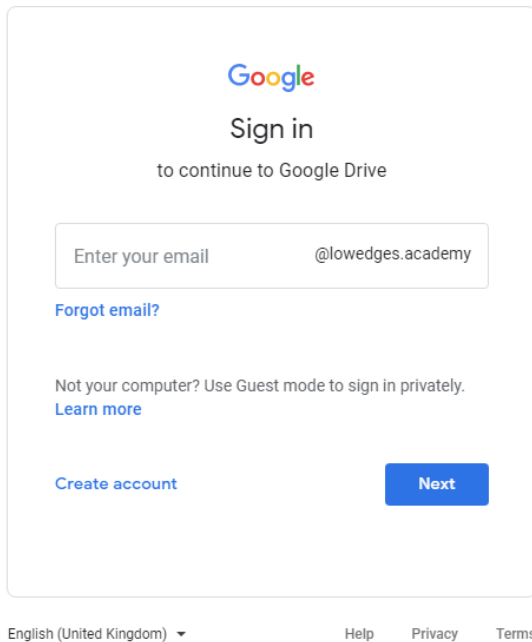

<https://drive.google.com/a/lowedges.academy>

You will be presented with the sign in for G Suite:

Log on detail format is as below:

Username:

<<SchoolUsername>>@lowedges.academy

If you have accessed the school network in the past couple of days and changed your password, this is what it will be. If not, then the default password would be **Password123**.