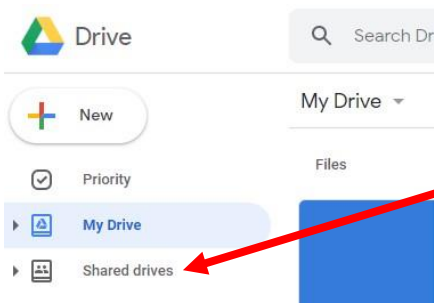

<https://drive.google.com/a/lowedges.academy>

You will be presented with the sign in for G Suite:

Log on detail format is as below:

Username:

<<SchoolUsername>>@lowedges.academy

If you have accessed the school network in the past couple of days and changed your password, this is what it will be. If not, then the default password would be **Password123**.

Once signed in, you will be presented with your Personal Google Drive. You will need to navigate to the Shared Drives to access the Online Student Resources

From here, you should have access to all provided online resources. Drive names may differ from what is displayed below.